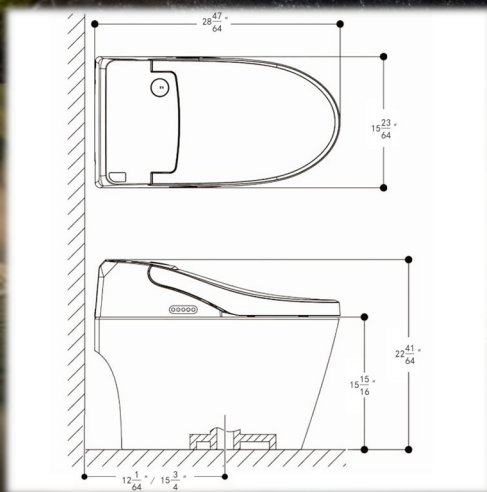

Call us (786) 790 0915 / (786) 965 1502